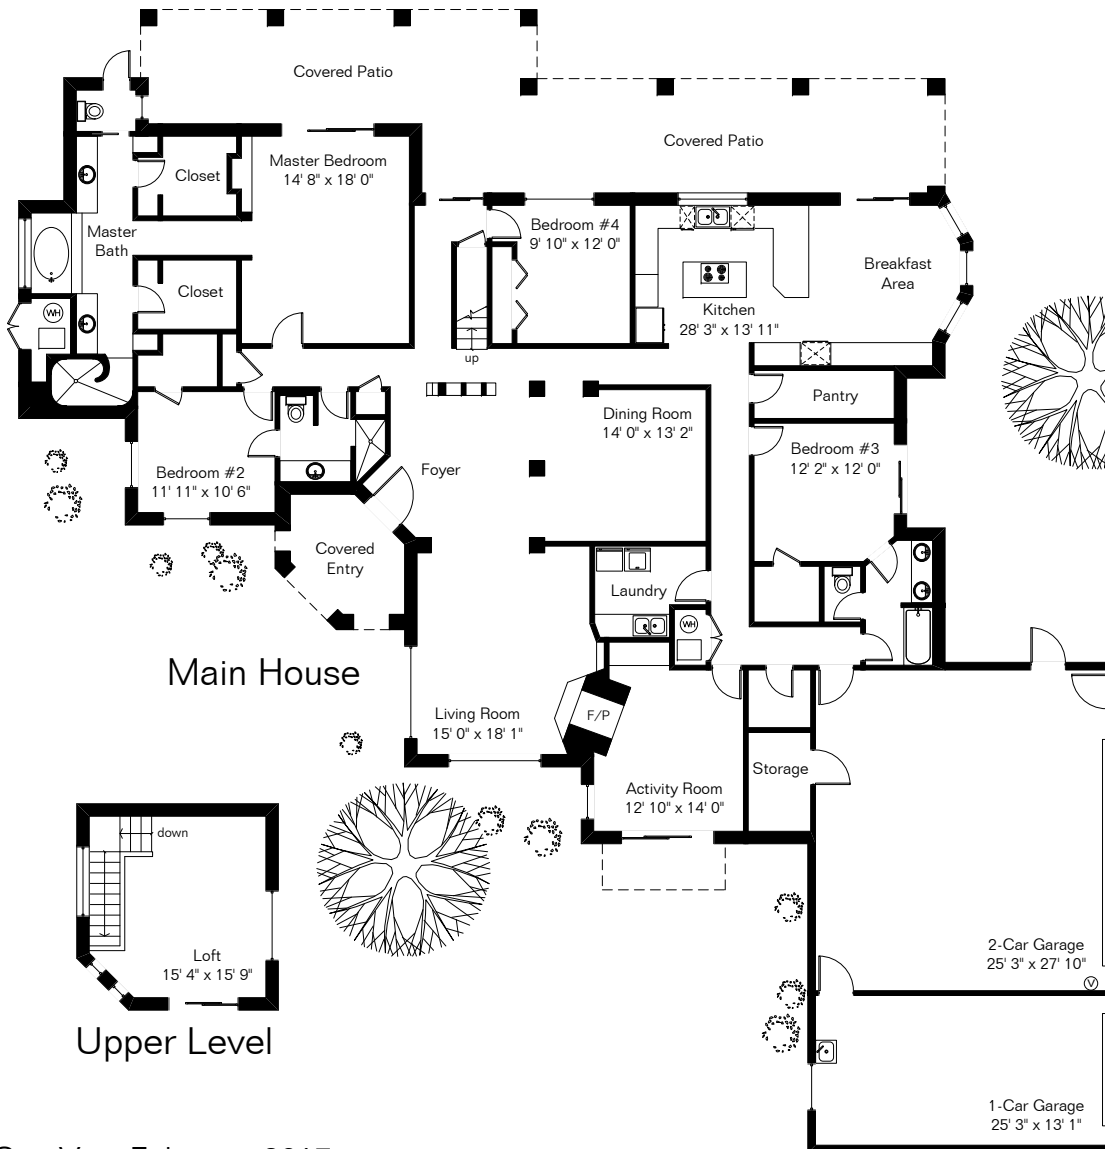

The square footages and room size information are deemed to be reliable but are not guaranteed and should be independently verified.

13051 N Tailwind Dr

Main House 3,653 Sq Ft
 Guest House 1,380 Sq Ft

 Total Living Area 5,033 Sq Ft
 Garage 1,170 Sq Ft

Site Visit February 2017

Copyright 2017 Floor Plans First! LLC
 All Rights Reserved.

www.FloorPlansFirst.com

Toll Free (877) 887-1500
 Voice (520) 881-1500
 Fax (520) 791-7701