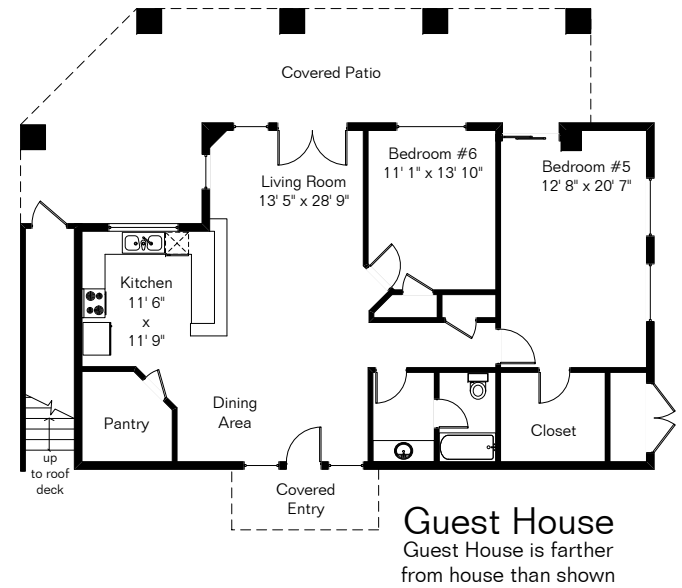

The square footages and room size information are deemed to be reliable but are not guaranteed and should be independently verified.

13051 N Tailwind Dr

Main House 3,653 Sq Ft
 Guest House 1,380 Sq Ft

 Total Living Area 5,033 Sq Ft
 Garage 1,170 Sq Ft

Site Visit February 2017

Copyright 2017 Floor Plans First! LLC
 All Rights Reserved.

www.FloorPlansFirst.com

Toll Free (877) 887-1500
 Voice (520) 881-1500
 Fax (520) 791-7701